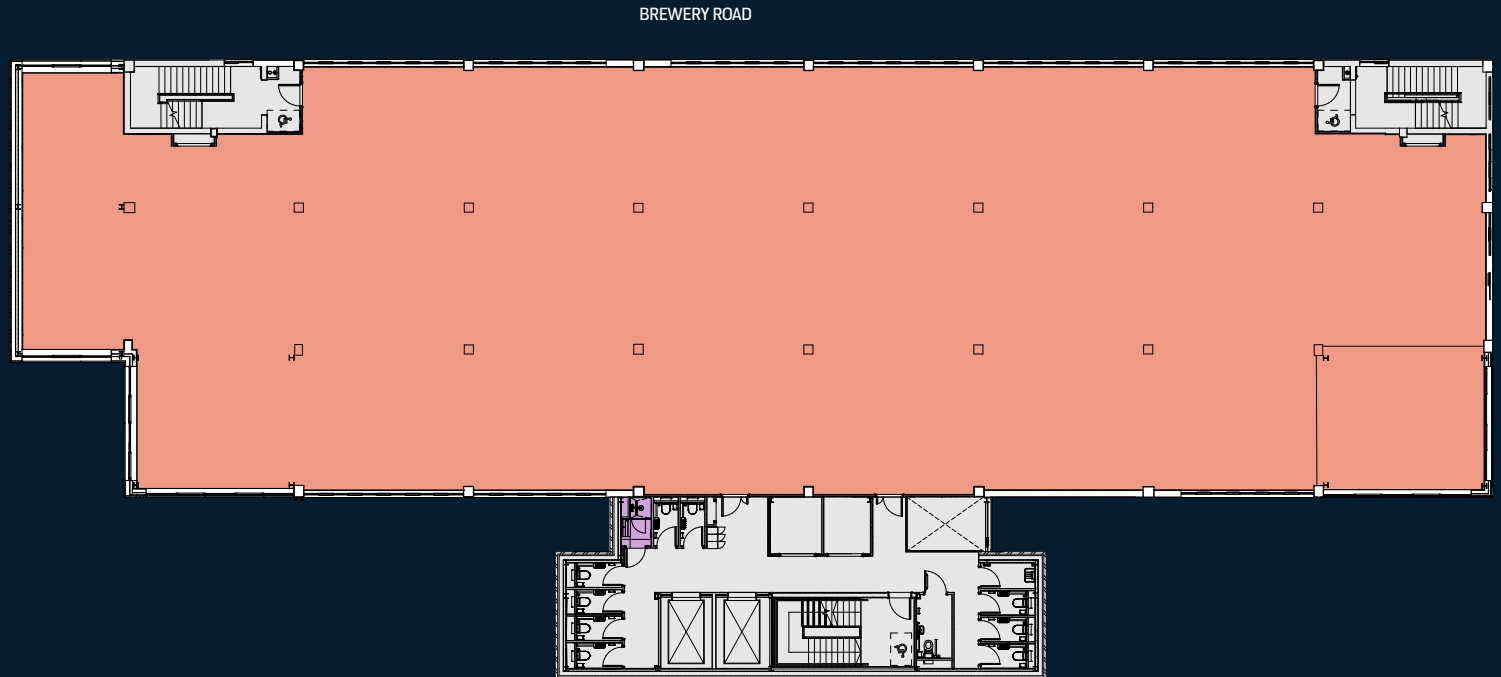

## GROUND FLOOR

**10,692 SQ FT**

**993.4 SQ M**

FLOOR	USE	SQ FT	SQ M
Third	Office	9,031	839.0
Second	Flexible Workspace	11,413	1,060.3
First	Flexible Workspace	11,477	1,066.3
Ground	Storage & Distribution	10,692	993.4
<b>TOTAL</b>		<b>42,613</b>	<b>3,958.9</b>

## WAREHOUSE SPECIFICATION

2x goods lifts

Loading capacity  
10kn/m<sup>2</sup>

Concrete slab

2 level access loading doors

3m floor to ceiling height

Not to scale. For indicative purposes only.

**FIRST FLOOR**  
**11,477 SQ FT**  
**1,066.8 SQ M**

**FLEXIBLE  
WORKSPACE  
SPECIFICATION**

Exposed services

2.6m floor-to-ceiling height

100mm raised floors

LG7 lighting

VRF air-conditioning

FLOOR	USE	SQ FT	SQ M
Third	Office	9,031	839.0
Second	Flexible Workspace	11,413	1,060.3
First	Flexible Workspace	11,477	1,066.8
Ground	Storage & Distribution	10,692	993.4
<b>TOTAL</b>		<b>42,613</b>	<b>3,958.9</b>

- Core
- Office
- Shower

 Not to scale. For indicative purposes only.

**SECOND FLOOR**  
**11,413 SQ FT**  
**1,060.3 SQ M**

**FLEXIBLE  
WORKSPACE  
SPECIFICATION**

Exposed services

2.6m floor-to-ceiling height