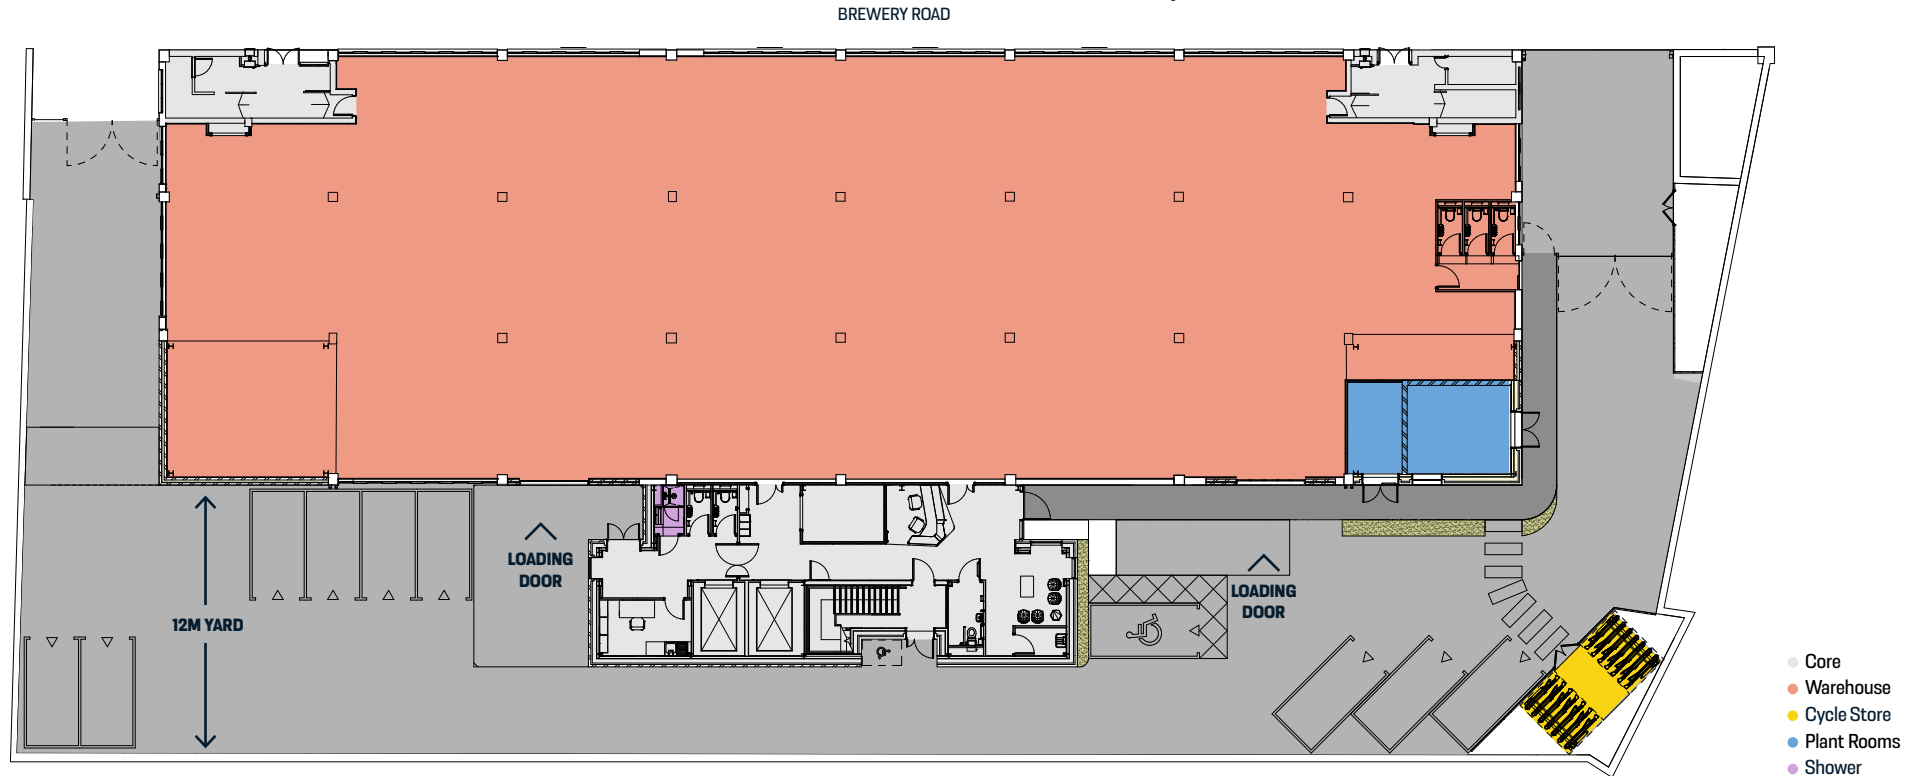

## GROUND FLOOR

**10,692 SQ FT**

**993.4 SQ M**

FLOOR	USE	SQ FT	SQ M
Third	Office	9,031	839.0
Second	Flexible Workspace	11,413	1,060.3
First	Flexible Workspace	11,477	1,066.3
Ground	Storage & Distribution	10,692	993.4
<b>TOTAL</b>		<b>42,613</b>	<b>3,958.9</b>

## WAREHOUSE SPECIFICATION

2x goods lifts

Loading capacity  
10kn/m<sup>2</sup>

Concrete slab

2 level access loading doors

3m floor to ceiling height

Not to scale. For indicative purposes only.

**FIRST FLOOR**  
**11,477 SQ FT**  
**1,066.8 SQ M**

**FLEXIBLE  
WORKSPACE  
SPECIFICATION**

Exposed services

2.6m floor-to-ceiling height

100mm raised floors

LG7 lighting

VRF air-conditioning

FLOOR	USE	SQ FT	SQ M
Third	Office	9,031	839.0
Second	Flexible Workspace	11,413	1,060.3
First	Flexible Workspace	11,477	1,066.8
Ground	Storage & Distribution	10,692	993.4
<b>TOTAL</b>		<b>42,613</b>	<b>3,958.9</b>

- Core
- Office
- Shower

 Not to scale. For indicative purposes only.

**SECOND FLOOR**  
**11,413 SQ FT**  
**1,060.3 SQ M**

**FLEXIBLE  
WORKSPACE  
SPECIFICATION**

Exposed services

2.6m floor-to-ceiling height