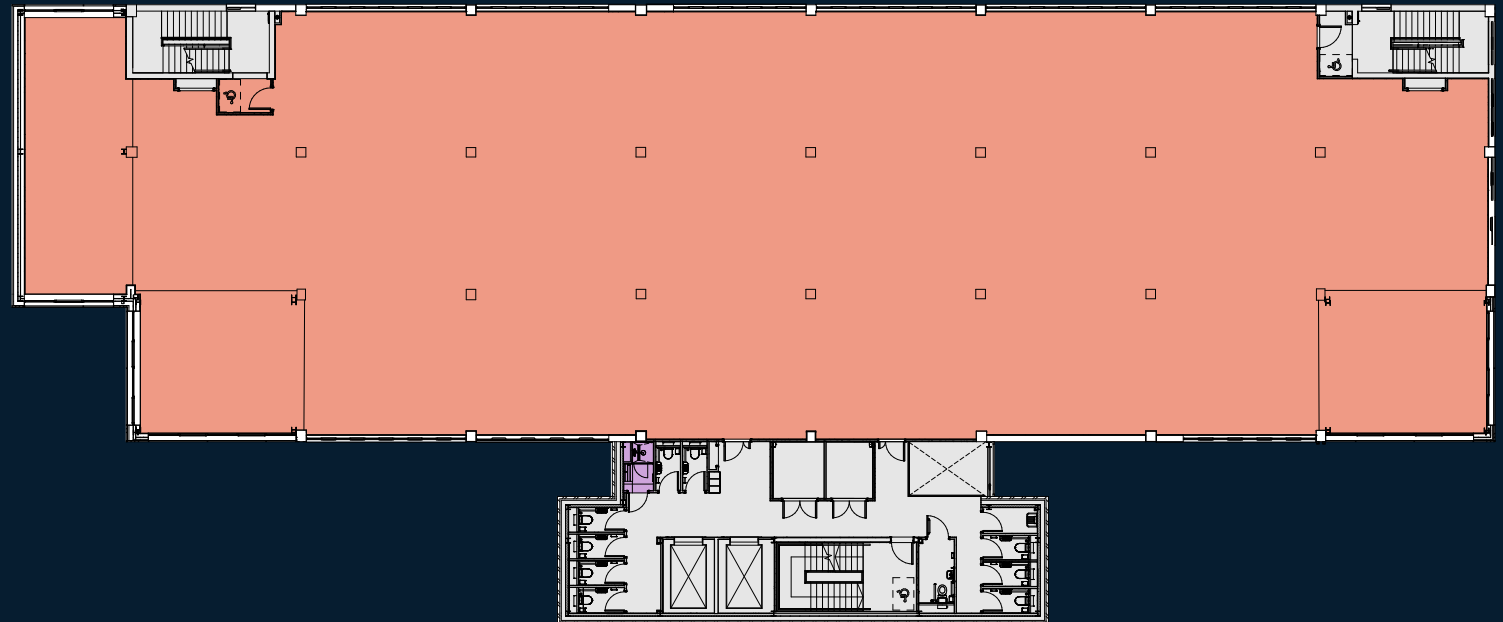

**FLEXIBLE  
WORKSPACE  
SPECIFICATION**

Exposed services

2.6m floor-to-ceiling height

100mm raised floors

LG7 lighting

VRF air-conditioning

FLOOR	USE	SQ FT	SQ M
Third	Office	9,031	839.0
Second	Flexible Workspace	11,413	1,060.3
First	Flexible Workspace	11,477	1,066.8
Ground	Storage & Distribution	10,692	993.4
<b>TOTAL</b>		<b>42,613</b>	<b>3,958.9</b>

- Core
- Office
- Shower

 Not to scale. For indicative purposes only.

**SECOND FLOOR**  
**11,413 SQ FT**  
**1,060.3 SQ M**

**FLEXIBLE  
WORKSPACE  
SPECIFICATION**

Exposed services

2.6m floor-to-ceiling height

100mm raised floors

LG7 lighting

VRF air-conditioning

FLOOR	USE	SQ FT	SQ M
Third	Office	9,031	839.0
Second	Flexible Workspace	11,413	1,060.3
First	Flexible Workspace	11,477	1,066.3
Ground	Storage & Distribution	10,692	993.4
<b>TOTAL</b>		<b>42,613</b>	<b>3,958.9</b>

BREWERY ROAD

- Core
- Office
- Shower

Not to scale. For indicative purposes only.

**THIRD FLOOR**  
**9,031 SQ FT**  
**839.0 SQ M**

**FLEXIBLE  
 WORKSPACE  
 SPECIFICATION**

Exposed services

2.6m floor-to-ceiling height