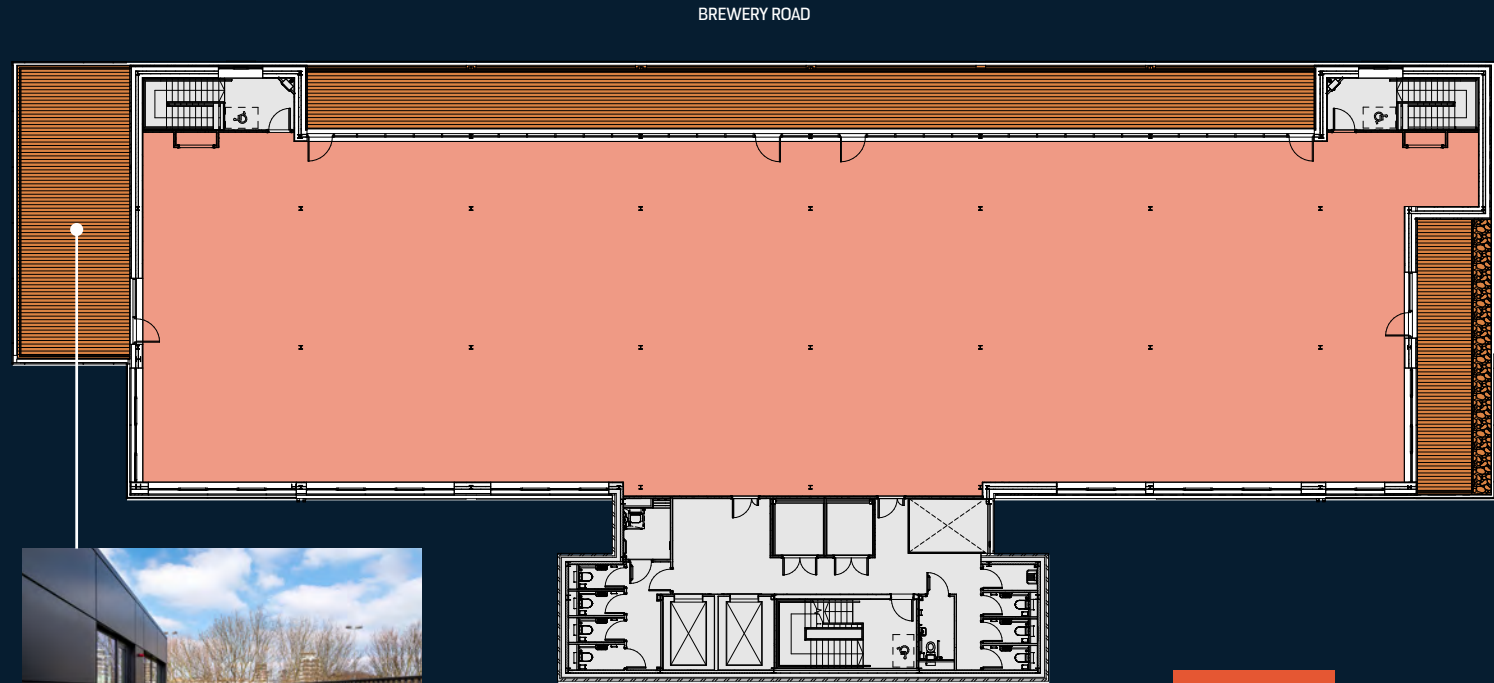

**FLEXIBLE  
WORKSPACE  
SPECIFICATION**

Exposed services

2.6m floor-to-ceiling height

100mm raised floors

LG7 lighting

VRF air-conditioning

FLOOR	USE	SQ FT	SQ M
Third	Office	9,031	839.0
Second	Flexible Workspace	11,413	1,060.3
First	Flexible Workspace	11,477	1,066.8
Ground	Storage & Distribution	10,692	993.4
<b>TOTAL</b>		<b>42,613</b>	<b>3,958.9</b>

BREWERY ROAD

- Core
- Office
- Shower

Not to scale. For indicative purposes only.

**THIRD FLOOR**  
**9,031 SQ FT**  
**839.0 SQ M**

**FLEXIBLE  
 WORKSPACE  
 SPECIFICATION**

Exposed services

2.6m floor-to-ceiling height

100mm raised floors

LG7 lighting

VRF air-conditioning

FLOOR	USE	SQ FT	SQ M
Third	Office	9,031	839.0
Second	Flexible Workspace	11,413	1,060.3
First	Flexible Workspace	11,477	1,066.3
Ground	Storage & Distribution	10,692	993.4
<b>TOTAL</b>		<b>42,613</b>	<b>3,958.9</b>

- Core
- Office
- Terraces

Not to scale. For indicative purposes only.

3 x terrace areas